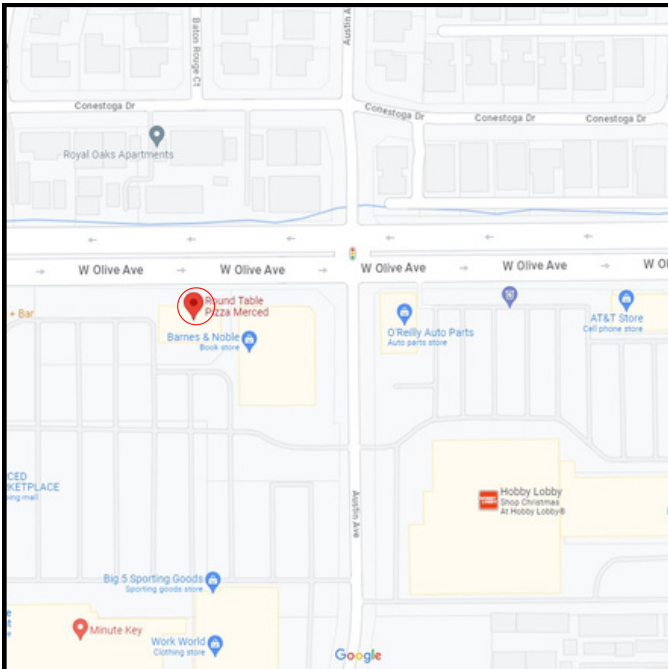

MERCED OUTREACH INVITES YOU TO...

Time

3:00 pm to 5:00 pm

Where

Merced County Library
2100 O Street
Merced, CA 95340
Downstairs: Gracey Room

Round Table Pizza
1728 West Olive Ave
Merced, CA 95348

Starbucks
145 East Yosemite Ave
Merced, CA 95340

WWW.DHHSC.ORG

Merced County Library

2100 O Street
Merced, CA 95340

Downstairs: Gracey Meeting
Room

Round Table Pizza

1728 West Olive Ave
Merced, CA 95348

Starbucks

145 East Yosemite Ave
Merced, CA 95340