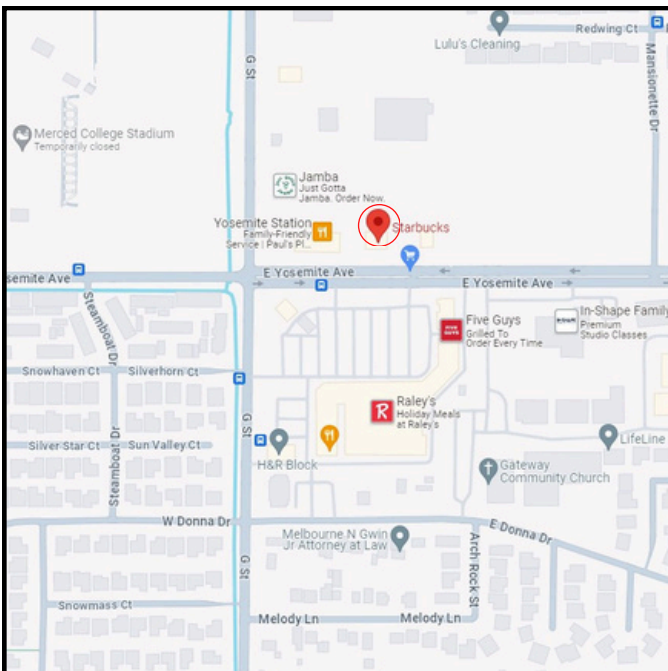

MERCED OUTREACH INVITES YOU TO...

Time

3:00 pm to 5:00 pm

Where

Merced County Library
2100 O Street
Merced, CA 95340
Downstairs: Gracey Room

Round Table Pizza
1728 West Olive Ave
Merced, CA 95348

Starbucks
145 East Yosemite Ave
Merced, CA 95340

WWW.DHHSC.ORG

Merced County Library

2100 O Street
Merced, CA 95340

Downstairs: Gracey Meeting
Room

Round Table Pizza

1728 West Olive Ave
Merced, CA 95348

Starbucks

145 East Yosemite Ave
Merced, CA 95340