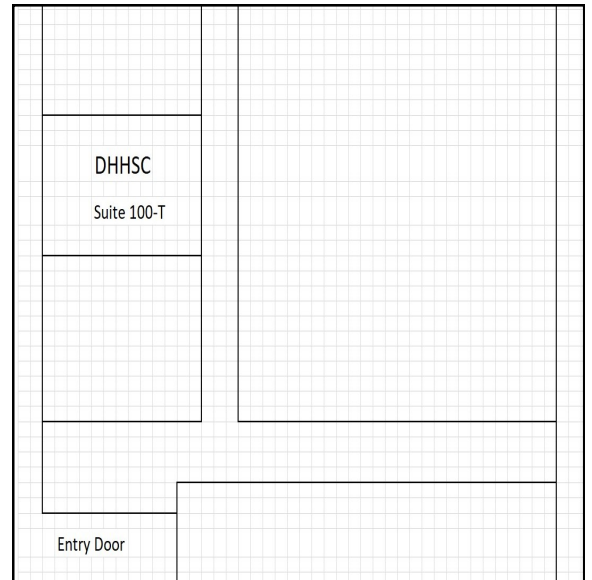

# New Location for DHHSC

Floorplan not to scale.

The Salinas DHHSC Office is now located at:

**36 Quail Run Circle,  
Suite 100-T  
Salinas, CA 93907**

New easy to find location! Take Davis Rd to Rossi St., turn onto Rossi St. and take second right onto Quail Run Circle. Our office is located at the back of the circle.